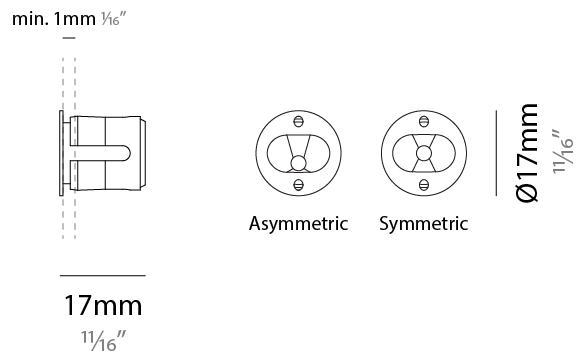

GENERAL

Series: Eyes Handrail
Subseries: Eyes 17 for Handrail
Brand: Unonovesette
Division: Exterior
Mounting Type: Recessed
Mounting Location: Handrail
Subcategory: Marker

PHYSICAL

Shape: Round
Diameter (mm): 17
Diameter (in): 11/16
Depth (mm): 17
Depth (in): 11/16
Light Distribution: Direct
Weight (kg): 0.13
Installation Requirement: Fixing springs
Diffuser: Extra clear glass 4mm
Fixture Finish: PSS
Fixture Material: Stainless Steel AISI 316L
Cable Details: 200 cm 2x0,5 mm2
Cut-out Measurements: 15mm / 9/16"

ELECTRICAL

Lamp Type: LED
Input Wattage (W): 2.33
Total Output Wattage (W): 1.05
Dimming: Non-Dimming / Phase Dimming (120Vac only) / 0-10V Dimming
Driver Included: No
Driver Location: Remote
Driver Type: Constant Current - Universal
Driver Class: Class 2
Housing: ENCP4
Input Voltage (V): 120 - 277
Output Voltage (V): 24
Constant Current (MA): 350

LED

Number of LEDs: 1
Color Temperature (°K): 2700 / 3000
Max. Delivered Lumen (lm): 124 (3000K)
Nominal Lumen (lm): 150 (3000K)
CRI: >90 CRI
Lamp Life (hrs): 50000

OPTICAL

Reflector: Assymetric / Symetric

RATINGS AND CERTIFICATIONS

Certified By: Certified for North American Standards
IP rating: IP67
Marine Grade: Stainless Steel AISI 316L